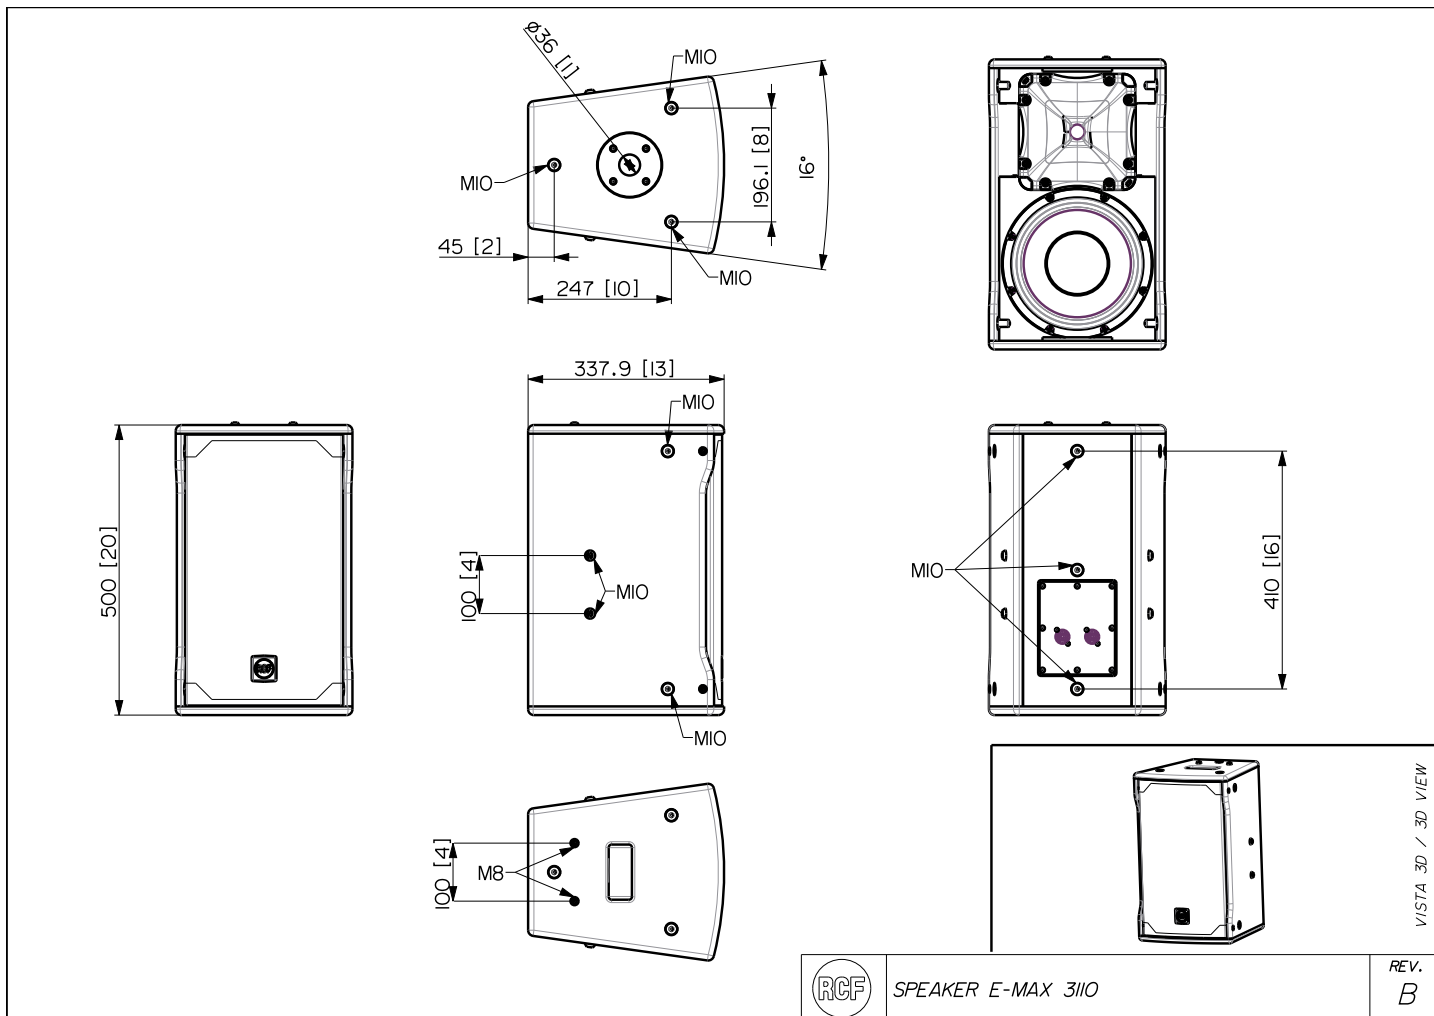

SPEAKER E-MAX 3110

REV.
B

VISTA 3D / 3D VIEW